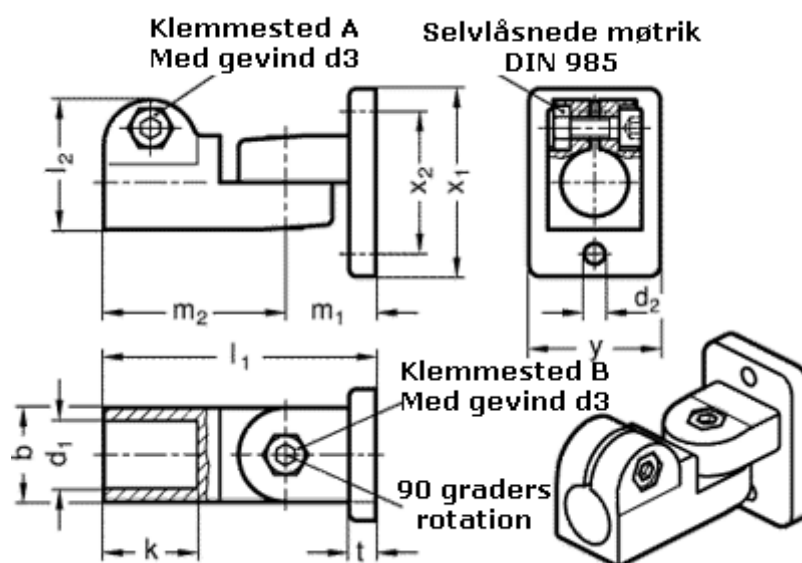

Article number: 20281B122SW

Description: E+G Swivel clamp connector joint
GN281-B12-2-SW

Measures

b = 25	m2 = 48.5
d1 = B12	t = 7
d2 = 5.5	x1 = 50
d3 = M 6	x2 = 38
k = 25	y = 35
l1 = 72.5	
l2 = 34.5	
m1 = 24	